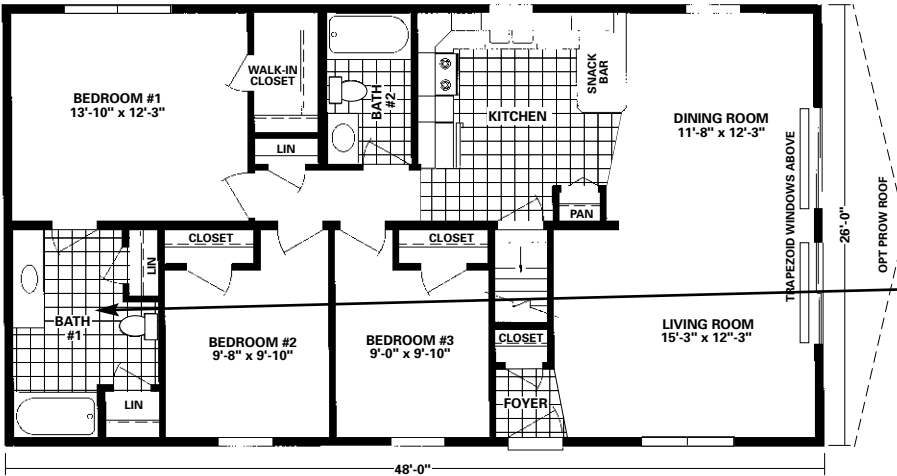

Four Seasons

Model 533

Floor Plan Options

Exteriors depicted may be shown with optional features and site attachments done on site by others.

4826-533 1248 Sq. Ft.

**CATHEDRAL
CEILING - THROUGHOUT**

5226-533 1352 Sq. Ft.