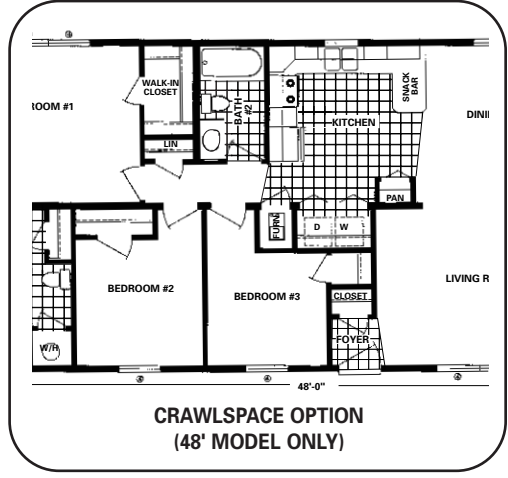

Four Seasons

Model 533

Floor Plan Options

Exteriors depicted may be shown with optional features and site attachments done on site by others.

4826-533 1248 Sq. Ft.

**CATHEDRAL
CEILING - THROUGHOUT**

5226-533 1352 Sq. Ft.