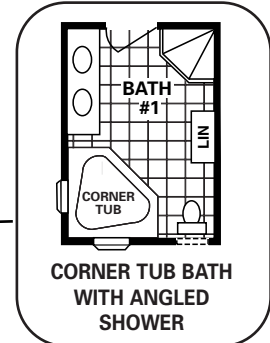

Four Seasons

Model 533

Floor Plan Options

Exteriors depicted may be shown with optional features and site attachments done on site by others.

4826-533 1248 Sq. Ft.

**CATHEDRAL
CEILING - THROUGHOUT**

5226-533 1352 Sq. Ft.